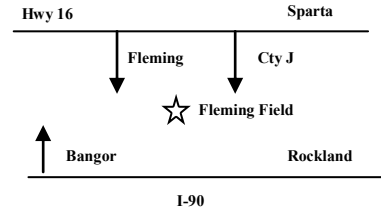

R-B Riders 2020 Horse Shows- Speed Show

Club Grounds - Fleming Field

N5363 County Road J - Bangor, WI 54614

For more information contact:

Gidget Gade
608-386-8726
Jim Gade
608-386-8727
Janel Krueger Griffin
608-487-4771

Dates:

Saturday, May 30, 2020
Sunday, June 07, 2020
Saturday, June 27, 2020
Sunday, July 12, 2020
Saturday, July 25, 2020